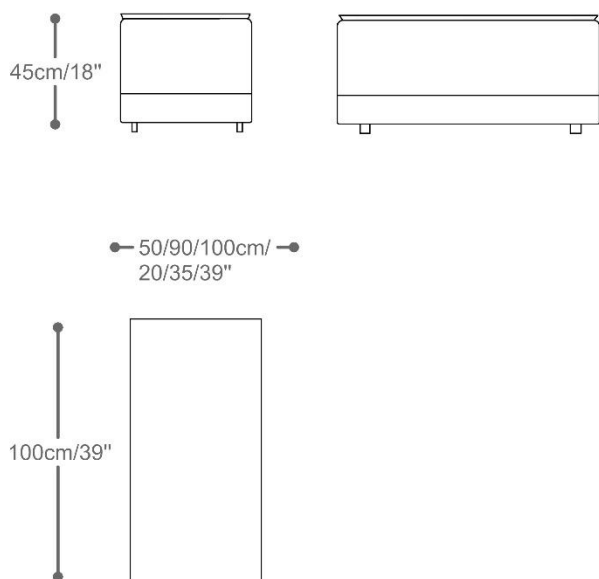

Puff bandeja alto