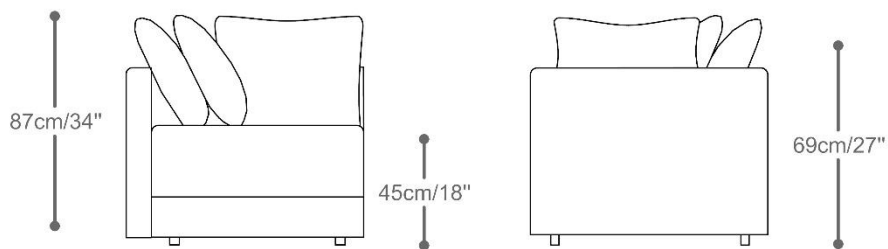

SOFÁ
LAHORE

BRETON

Com 2 braços

Com 1 braço

SOFÁ
LAHORE

BRETON

Sem braço

70/80/90/100/110/120cm/
27/31/35/39/47"

Canto

100cm/
39"

SOFA
LAHORE

BRETON

Chaise com 1 braço

Canto chaise puff terminal

SOFÁ
LAHORE

BRETON