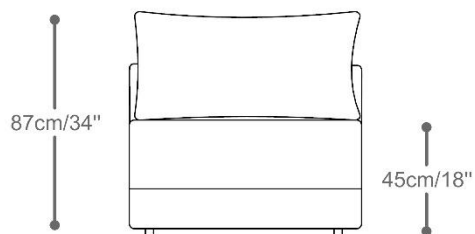

SOFÁ
LAHORE

BRETON

Com 2 braços

Com 1 braço

SOFÁ
LAHORE

BRETON

Sem braço

70/80/90/100/110/120cm/
27/31/35/39/47"

Canto

100cm/
39"

SOFA
LAHORE

BRETON

Chaise com 1 braço

Canto chaise puff terminal

SOFÁ
LAHORE

BRETON