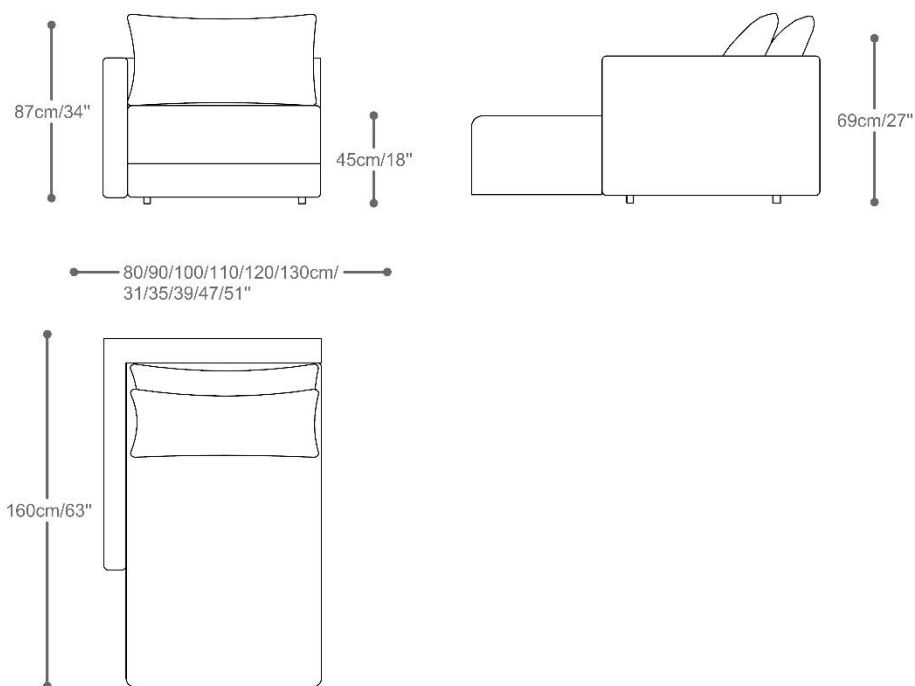

SOFÁ
LAHORE

BRETON

Com 2 braços

Com 1 braço

SOFÁ
LAHORE

BRETON

Sem braço

70/80/90/100/110/120cm/
27/31/35/39/47"

Canto

100cm/
39"

SOFA
LAHORE

BRETON

Chaise com 1 braço

Canto chaise puff terminal

SOFÁ
LAHORE

BRETON