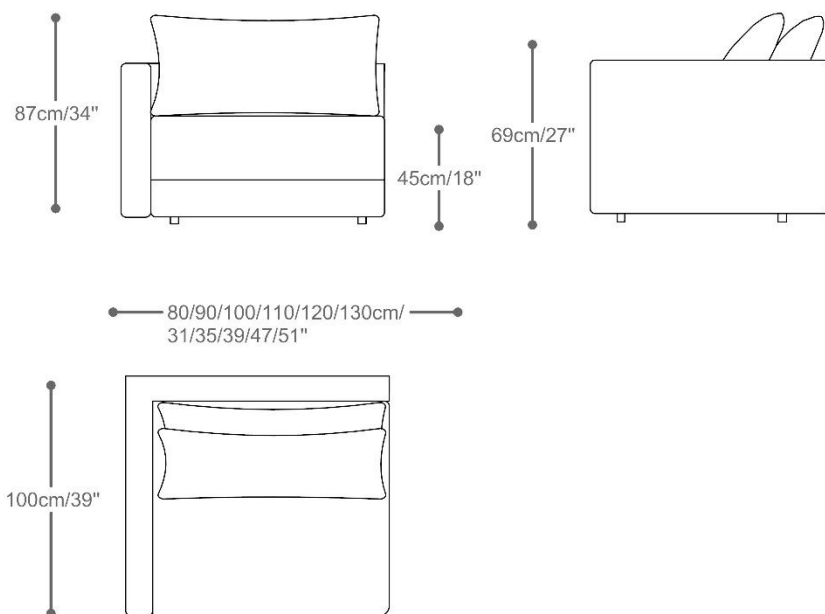

SOFÁ
LAHORE

BRETON

Com 2 braços

Com 1 braço

SOFÁ
LAHORE

BRETON

Sem braço

70/80/90/100/110/120cm/
27/31/35/39/47"

Canto

100cm/
39"

SOFA
LAHORE

BRETON

Chaise com 1 braço

Canto chaise puff terminal

SOFÁ
LAHORE

BRETON