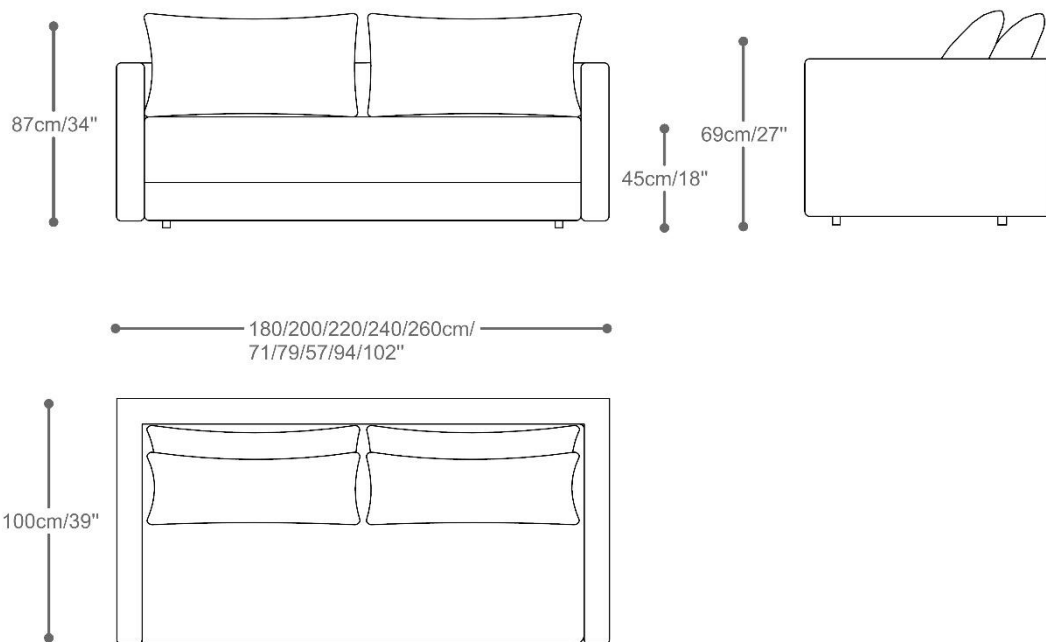

SOFÁ
LAHORE

BRETON

Com 2 braços

Com 1 braço

SOFÁ
LAHORE

BRETON

Sem braço

70/80/90/100/110/120cm/
27/31/35/39/47"

Canto

100cm/
39"

SOFA
LAHORE

BRETON

Chaise com 1 braço

Canto chaise puff terminal

SOFÁ
LAHORE

BRETON