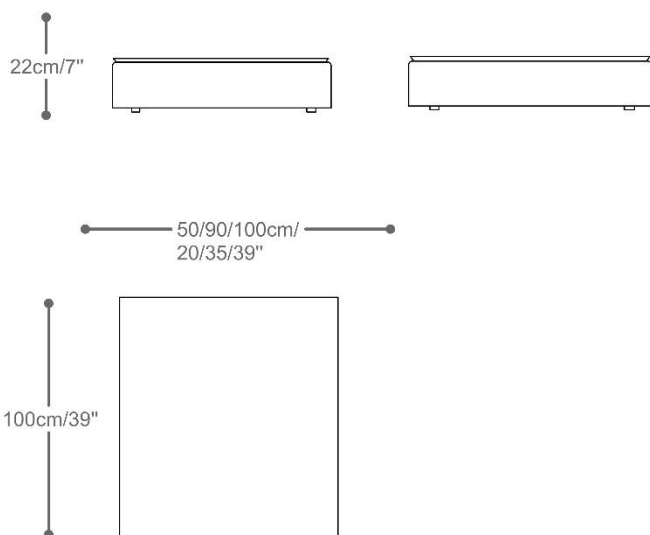

Puff bandeja baixo