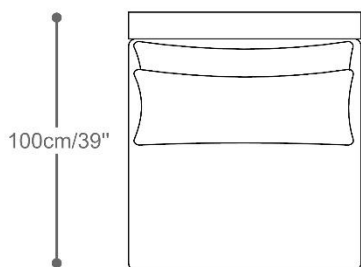

SOFÁ
LAHORE

BRETON

Com 2 braços

Com 1 braço

SOFÁ
LAHORE

BRETON

Sem braço

70/80/90/100/110/120cm/
27/31/35/39/47"

Canto

100cm/
39"

SOFA
LAHORE

BRETON

Chaise com 1 braço

Canto chaise puff terminal

SOFÁ
LAHORE

BRETON