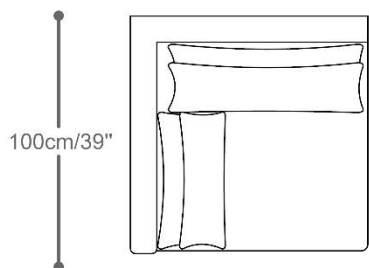

SOFÁ
LAHORE

BRETON

Com 2 braços

Com 1 braço

SOFÁ
LAHORE

BRETON

Sem braço

70/80/90/100/110/120cm/
27/31/35/39/47"

Canto

100cm/
39"

SOFA
LAHORE

BRETON

Chaise com 1 braço

Canto chaise puff terminal

SOFÁ
LAHORE

BRETON